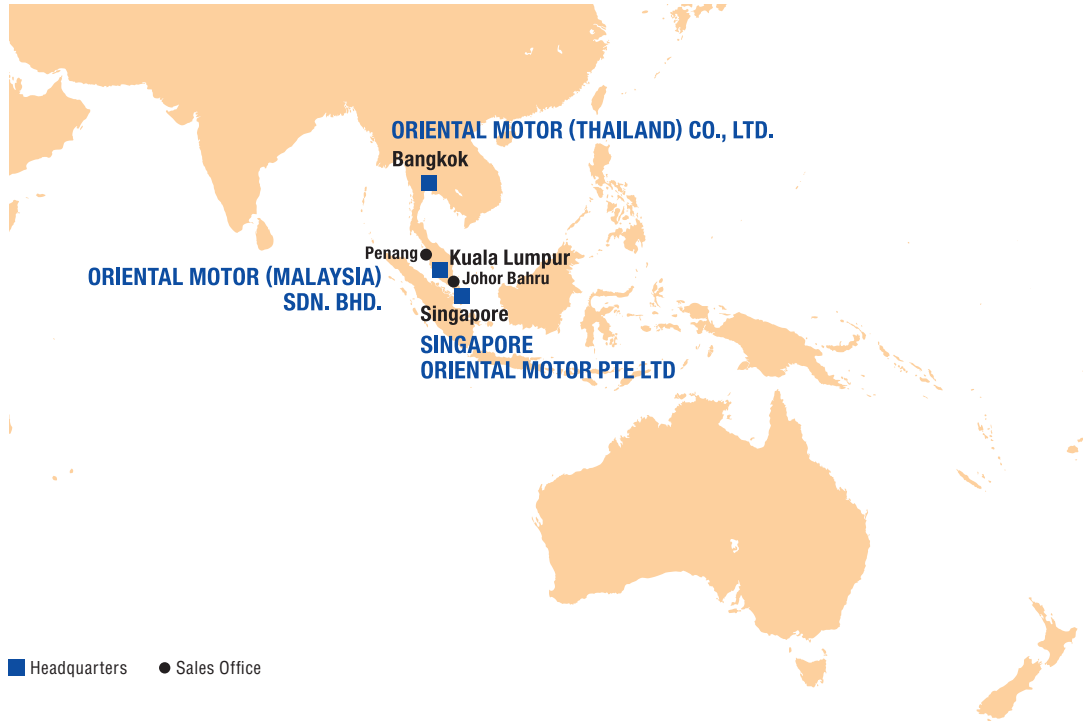

Global Sales Network

South East Asia, India, Oceania

Singapore, Malaysia, Thailand, Philippines, Vietnam,
Indonesia, India, Australia, New Zealand

● **Singapore**
SINGAPORE ORIENTAL MOTOR PTE LTD
31 Kaki Bukit Road 3, #04-02/04 TECHLINK
Singapore 417818
TEL: +65-6745-7344
FAX: +65-6745-9405
www.orientalmotor.com.sg

*In addition, there are Oriental Motor distributors in the Philippines, Indonesia, India and Australia.
Contact our Singapore Oriental Motor office for inquiries.

Customer Support Center
(Support in English & Chinese)

Europe

Germany, France, United Kingdom, Ireland, Italy,
Other European Countries (including Russia and Turkey)
Israel, Egypt, South Africa

● **Germany**
ORIENTAL MOTOR (EUROPA) GmbH
EUROPEAN HEADQUARTERS and DÜSSELDORF OFFICE
Schießstraße 74, 40549 Düsseldorf, Germany
TEL: +49-211-5206700
FAX: +49-211-52067099
<http://www.orientalmotor.de>