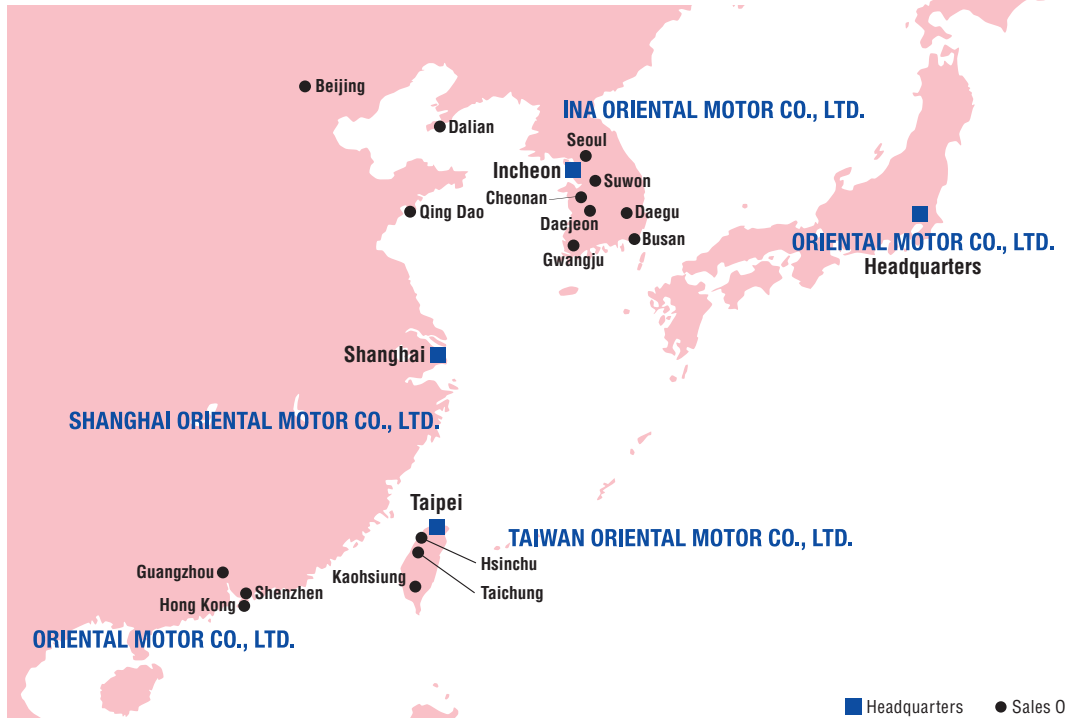

Global Sales Network

North America, Central and South America

U.S.A., Canada, Mexico, Central and South America Area

■ Headquarters ● Sales Office

● U.S.A., Canada

ORIENTAL MOTOR U.S.A. CORP.

HEADQUARTERS

1001 Knox Street, Torrance, CA 90502, U.S.A.

(Pacific Standard Time)

China, Taiwan, Korea, Japan

●China SHANGHAI ORIENTAL MOTOR CO., LTD.

HEADQUARTERS
12/F, Kirin Plaza Building, No.666,
Gubei Rd., Shanghai, P.R. China P.C.200336
TEL: +86-21-6278-0909
FAX: +86-21-6278-0269
www.orientalmotor.com.cn

*In addition, there are Oriental Motor distributors in the Philippines, Indonesia, India and Australia.
Contact our Singapore Oriental Motor office for inquiries.

Customer Support Center
(Support in English & Chinese)

Europe

Germany, France, United Kingdom, Ireland, Italy,
Other European Countries (including Russia and Turkey)
Israel, Egypt, South Africa

● **Germany**
ORIENTAL MOTOR (EUROPA) GmbH
EUROPEAN HEADQUARTERS and DÜSSELDORF OFFICE
Schießstraße 74, 40549 Düsseldorf, Germany
TEL: +49-211-5206700
FAX: +49-211-52067099
<http://www.orientalmotor.de>