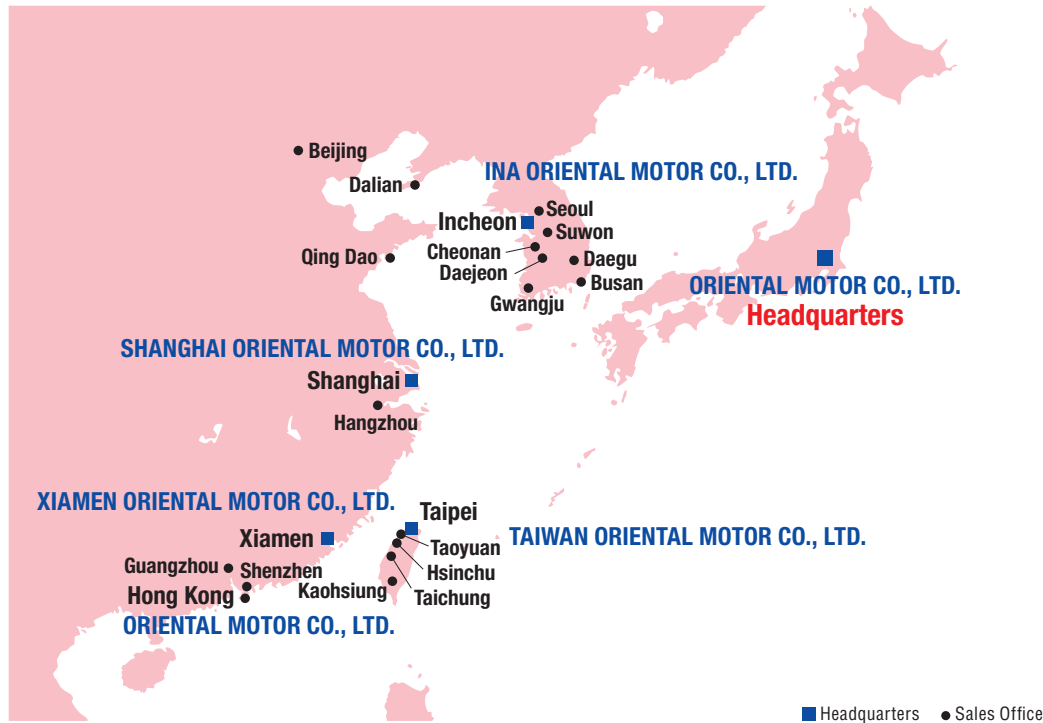

China, Taiwan, Korea, Japan

Global Regulations & Standards

ISO 9001, ISO 14001

Corporate Overview

Global Sales Network

How to Use Web Sizing Tool

Conversion Charts

Product Line Updates

Product Index

Sales Offices

●China

SHANGHAI ORIENTAL MOTOR CO., LTD.

HEADQUARTERS and SHANGHAI OFFICE

12/F, Kirin Plaza Building, No.666, Gubei Rd.,
Changning District, Shanghai, 200336, P.R. China
TEL: +86-21-6278-0909
FAX: +86-21-6278-0269
<http://www.orientalmotor.com.cn>

BEIJING OFFICE

TEL: +86-10-8441-7991
FAX: +86-10-8441-7295

DALIAN OFFICE

TEL: +86-411-3967-6880
FAX: +86-411-3967-6881

QINGDAO OFFICE

TEL: +86-532-8090-2365
FAX: +86-532-8090-2369

XIAMEN ORIENTAL MOTOR CO., LTD.

HEADQUARTERS

838 Room, 8F, International Plaza, No.8 Lujiang Road,
Siming District, Xiamen 361001, P.R. China
TEL: +86-592-226-4050
FAX: +86-592-226-4250
<http://www.orientalmotor.com.cn>
<http://www.orientalmotor.com.tw>

HANGZHOU OFFICE

TEL: +86-571-86509669
FAX: +86-571-86509670

SHENZHEN OFFICE

TEL: +86-755-8882-9008
FAX: +86-755-8368-5057

GUANGZHOU OFFICE

TEL: +86-20-8739-5350
FAX: +86-20-8739-0892

●Hong Kong

ORIENTAL MOTOR CO., LTD.

HONG KONG BRANCH

Unit 2312, 23/F, Metroplaza, Tower 2, 223
Hing Fong Road, Kwai Fong, N.T., Hong Kong
TEL: +852-2427-9800
FAX: +852-2427-9311
<http://www.orientalmotor.com.cn>

●Taiwan

TAIWAN ORIENTAL MOTOR CO., LTD.

HEADQUARTERS

5F., No.716, Zhongzheng Rd., Zhonghe Dist.,
New Taipei City 23552, Taiwan R.O.C.
TEL: +886-2-8228-0707
FAX: +886-2-8228-0708
<http://www.orientalmotor.com.tw>

TAIPEI OFFICE

TEL: +886-2-8228-0738
FAX: +886-2-8228-0739

HSINCHU OFFICE

TEL: +886-3-658-5670
FAX: +886-3-658-5671

TAOYUAN OFFICE

TEL: +886-3-425-5988
FAX: +886-3-425-4288

TAIWAN ORIENTAL MOTOR CO., LTD.

TAIPEI

TAOYUAN

HSINCHU

KAHSIUNG

TAICHUNG

●Korea

INA ORIENTAL MOTOR CO., LTD.

HEADQUARTERS

144B-9L, Namdonggongdan, 119, Aenggogae-ro
490beon-gil, Namdong-gu, Incheon, Korea
TEL: +82-32-819-8721
FAX: +82-32-819-8671
<http://www.inaom.co.kr>

SEOUL OFFICE

TEL: +82-2-2026-0650
FAX: +82-2-2026-0651

SUWON OFFICE

TEL: +82-31-252-8031
FAX: +82-31-252-8035

CHEONAN OFFICE

TEL: +82-41-552-4166
FAX: +82-41-552-4168

DAEJEON OFFICE

TEL: +82-42-626-5588
FAX: +82-42-626-3067

DAEGU OFFICE

TEL: +82-53-562-4887
FAX: +82-53-562-4889

GWANGJU BRANCH OFFICE

TEL: +82-62-383-3141
FAX: +82-62-383-3142

BUSAN OFFICE

TEL: +82-51-505-8615
FAX: +82-51-557-5213

●Japan (Headquarters)

ORIENTAL MOTOR CO., LTD.

4-8-1, Higashiueno, Taito-ku, Tokyo, 110-8536, Japan
TEL: +81-3-6744-0361
FAX: +81-3-5826-2576